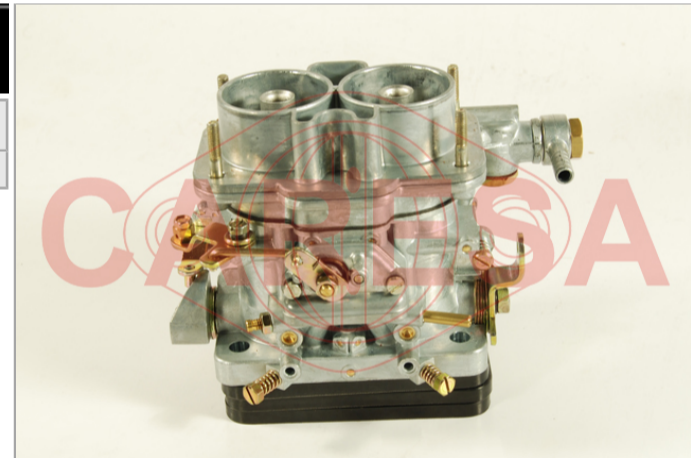

CARESAD40.4032

CARBURADORES - CARBURETORS

Original No.	Aplicación | Application	Motor | Engine
40-40 DCNF	FERRARI - DINO	40-40 C- VENTURI 32