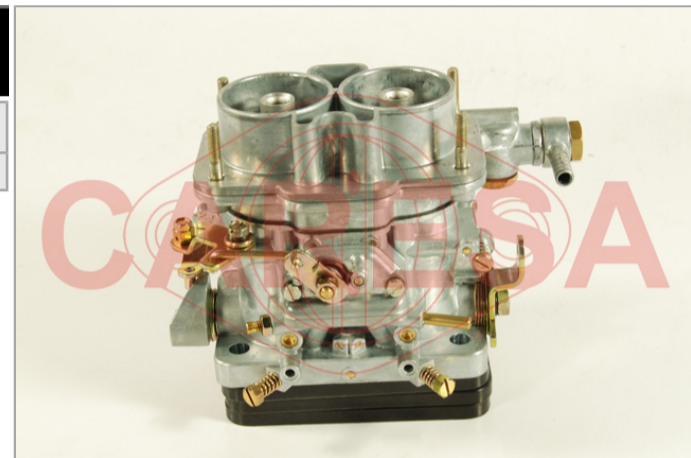

CARESAD40.40

CARBURADORES - CARBURETORS

Original No.	Aplicación | Application	Motor | Engine
40-40 DCNF	FERRARI - DINO	40-40 C-VENTURI 25