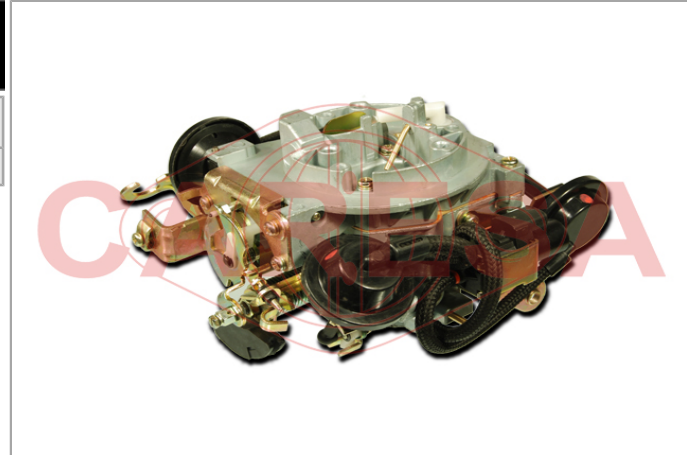

FORD

CARBURADORES CARBURETORS

CARESA2830BR

CARBURADORES - CARBURETORS

Original No.	Aplicación | Application	Motor | Engine
...	FORD - FORD	(AUDI)