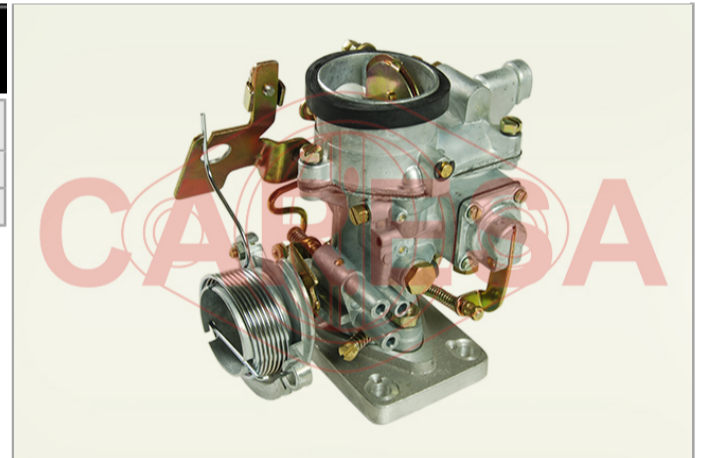

CARESAP505R

CARBURADORES - CARBURETORS

Original No.	Aplicación | Application	Motor | Engine
...	PEUGEOT - 405	ADAP (SOLEX CISAC)
...	PEUGEOT - 505